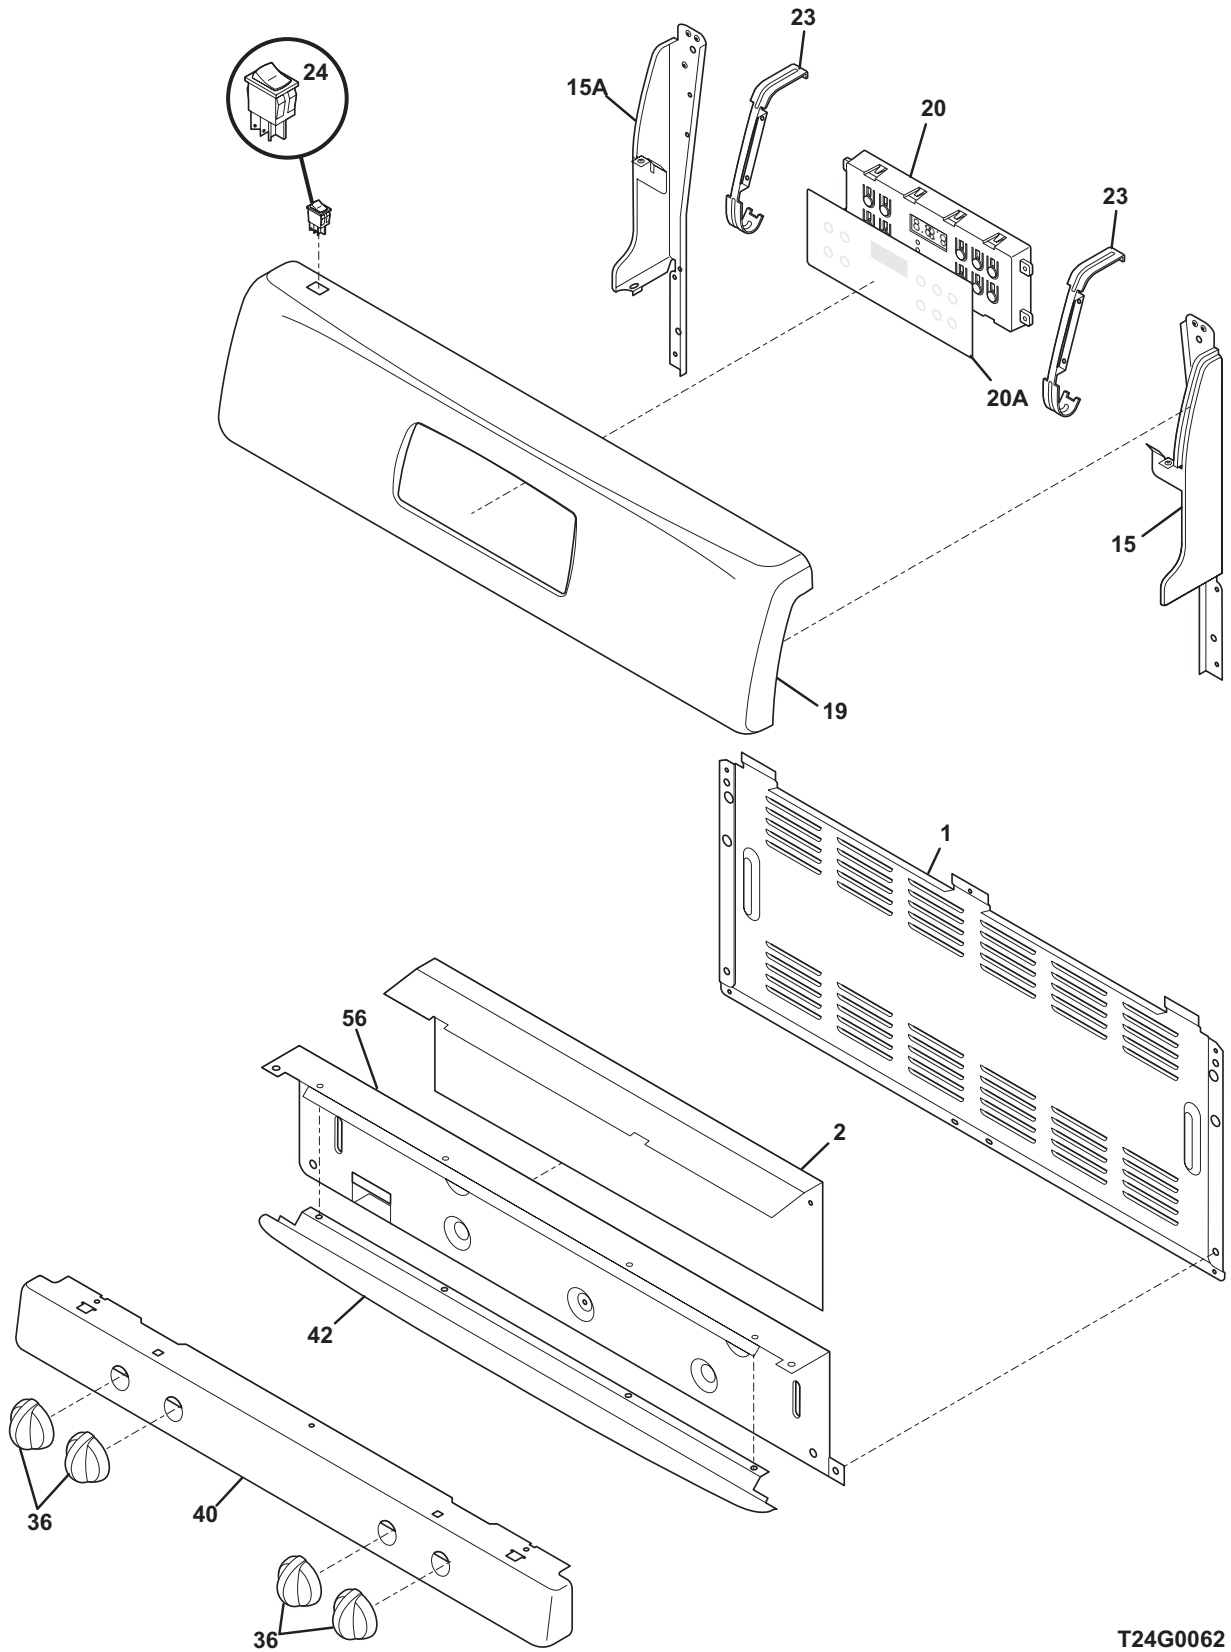

Copyright © 2007 Electrolux Home Products, Inc.
 All rights reserved.

BACKGUARD

T24G0062

BACKGUARD

POS. NO	PART NO.	DESCRIPTION
1	316416100	Shield, backguard, rear wall
2	316497600	Shield, backguard, inner
15	316411407	Support, backguard, bisque, RH
15A	316411406	Support, backguard, bisque, LH
19	316445223	Panel-backguard, bisque
20 #	316418201	Clock/Timer, electronic, ES300
20A	316419105	Overlay, clock, bisque, ES300
23	316441600	Bracket-clock mtg, black
24 #	316448702	Switch, rocker, bisque, oven light
36	316220010	Knob, top valve, bisque, (4)
40	316489011	Panel-manifold, bisque
42	316416202	Trim, extrusion, tan
56	316230701	Shield, backguard, inner
*	316021105	Screw, hex head cup pt, 8-18 x 0.375, black
*	316021108	Screw, cup pt, 8-18 x 0.375, chrome
*	316021109	Screw, 8-18 x 0.5, chrome
*	316021110	Screw, 8-18 x 0.5, black